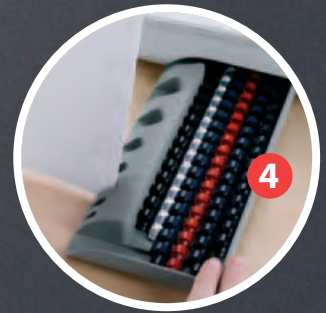

PULSAR 300 MODEL SHOWN

The Fellowes® PULSAR / PULSAR-E office comb binders

Model	PULSAR	PULSAR-E
Item No	5620001	5620701
Punch capacity	15 sheets	15 sheets
Maximum binding capacity	300 sheets	300 sheets
Maximum comb size	38mm	38mm
Comb storage	✓	✓
Adjustable edge guide	✓	✓
Chip tray	✓	✓
Vertical document loading	✓	✓
Carry points	✓	✓
Electric punching	-	✓
Starter pack	✓	✓
Dimensions (W x H x D in mm)	460 x 390 x 130mm	460 x 390 x 130mm
Net Weight	7 kg	9.5 kg
EAN Code	0043859512102	0043859512119
Outer size	1	1
SCS Code	50043859512107	50043859512114
Warranty	Two years	Two years
Launch date	January 2007	January 2007

1. **1** Punch capacity 15 sheets (80gsm) (Pulsar-e = electric)
2. **2** Maximum binding capacity = 300 sheets using 38mm combs
3. **3** Adjustable edge guide accurately aligns all sheet sizes
4. **4** Combs storage tray and patented document measure
5. **5** All metal mechanism for durability
6. **6** 2 year warranty

fellowes.eu